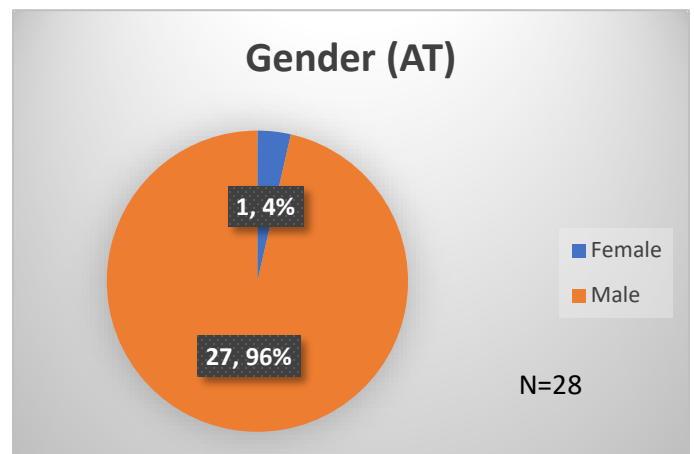

**Daily Data Dashboard – November 28, 2023**  
**Demographics for JTDC Population**  
**Tuesday Morning Midnight Count**

Total # of probation Involved youth<sup>1</sup>: 1,321

<sup>1</sup> Probation Active: Any youth who is pending sentencing with an active social history, has been formally placed on probation or supervision with Cook County Juvenile Probation on the date of the report.