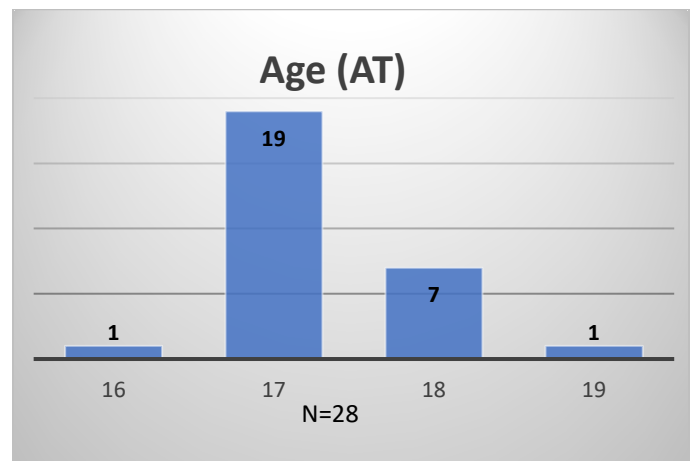

**Daily Data Dashboard – November 28, 2023**  
**Demographics for JTDC Population**  
**Tuesday Morning Midnight Count**

Total # of probation Involved youth<sup>1</sup>: 1,321

<sup>1</sup> Probation Active: Any youth who is pending sentencing with an active social history, has been formally placed on probation or supervision with Cook County Juvenile Probation on the date of the report.