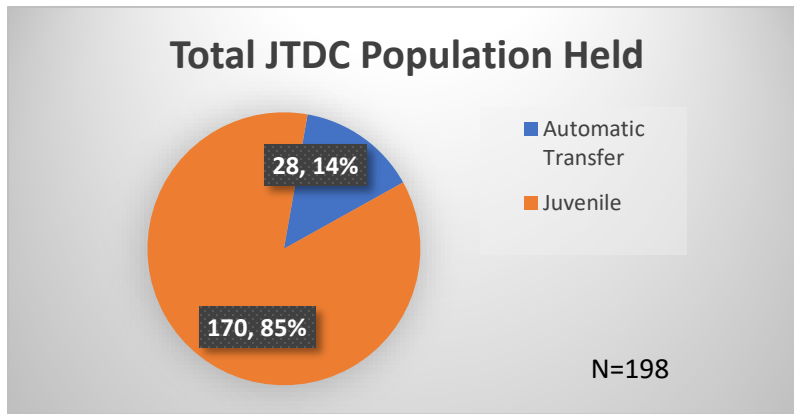

**Daily Data Dashboard – November 28, 2023**  
**Demographics for JTDC Population**  
**Tuesday Morning Midnight Count**

Total # of probation Involved youth<sup>1</sup>: 1,321

<sup>1</sup> Probation Active: Any youth who is pending sentencing with an active social history, has been formally placed on probation or supervision with Cook County Juvenile Probation on the date of the report.