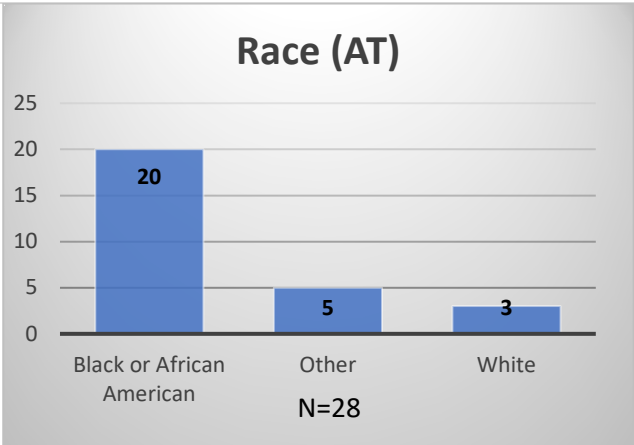

Daily Data Dashboard – November 28, 2023
Demographics for JTDC Population
Tuesday Morning Midnight Count

Data sources: cFive Supervisor – Probation Population and RMIS – JTDC Population