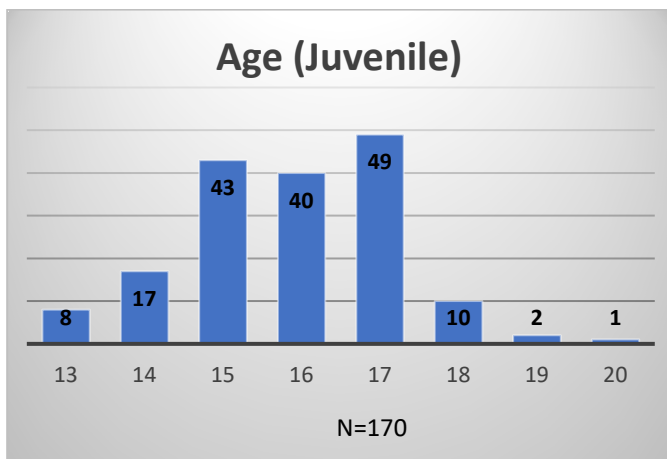

**Daily Data Dashboard – November 28, 2023**  
**Demographics for JTDC Population**  
**Tuesday Morning Midnight Count**

Total # of probation Involved youth<sup>1</sup>: 1,321

<sup>1</sup> Probation Active: Any youth who is pending sentencing with an active social history, has been formally placed on probation or supervision with Cook County Juvenile Probation on the date of the report.