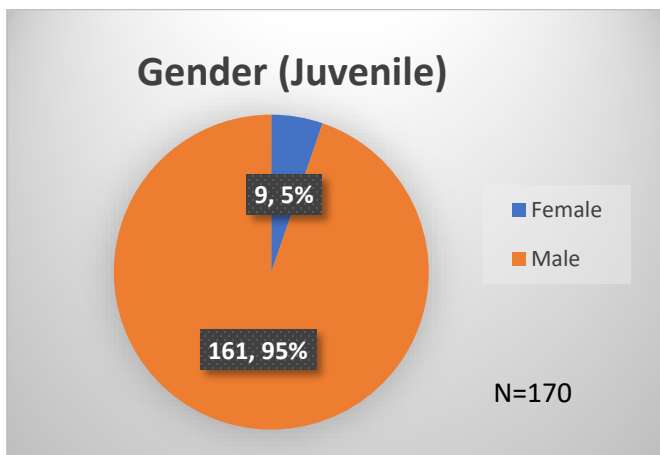

**Daily Data Dashboard – November 28, 2023**  
**Demographics for JTDC Population**  
**Tuesday Morning Midnight Count**

Total # of probation Involved youth<sup>1</sup>: 1,321

<sup>1</sup> Probation Active: Any youth who is pending sentencing with an active social history, has been formally placed on probation or supervision with Cook County Juvenile Probation on the date of the report.