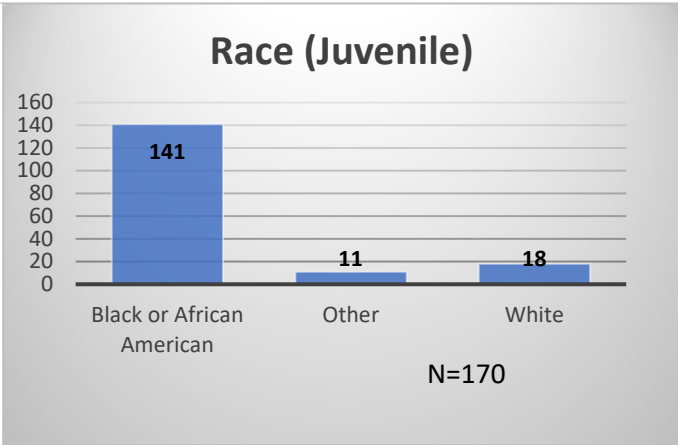

Daily Data Dashboard – November 28, 2023
Demographics for JTDC Population
Tuesday Morning Midnight Count

Data sources: cFive Supervisor – Probation Population and RMIS – JTDC Population